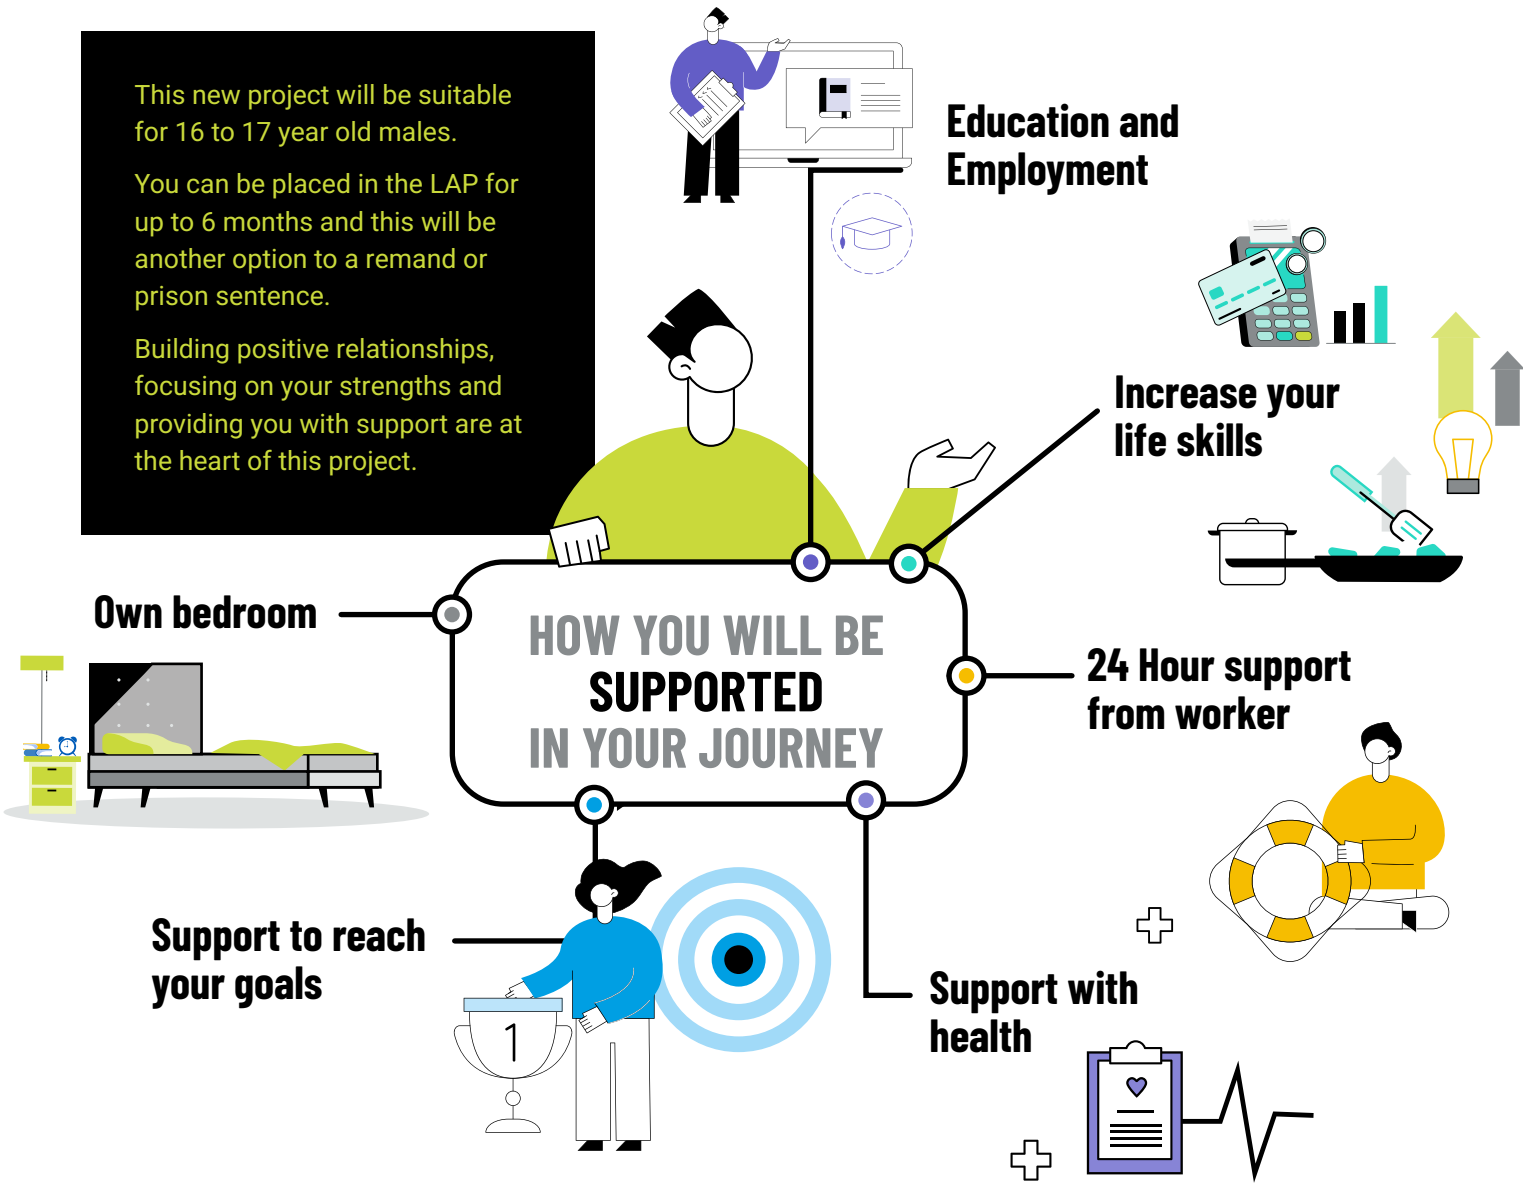

A BETTER OPTION THAN PRISON

The London Accommodation Pathfinder

This new project will be suitable for 16 to 17 year old males.

You can be placed in the LAP for up to 6 months and this will be another option to a remand or prison sentence.

Building positive relationships, focusing on your strengths and providing you with support are at the heart of this project.

WHAT WE NEED FROM YOU:

✓ Agree to live at an alternative to custody placement throughout your journey.

✓ Agree to work with staff that will be supporting you throughout your journey.

✓ You will have an electronically monitored curfew (tag).

✓ Your Youth Justice Service will advise you on the locations that you are not allowed to travel to.